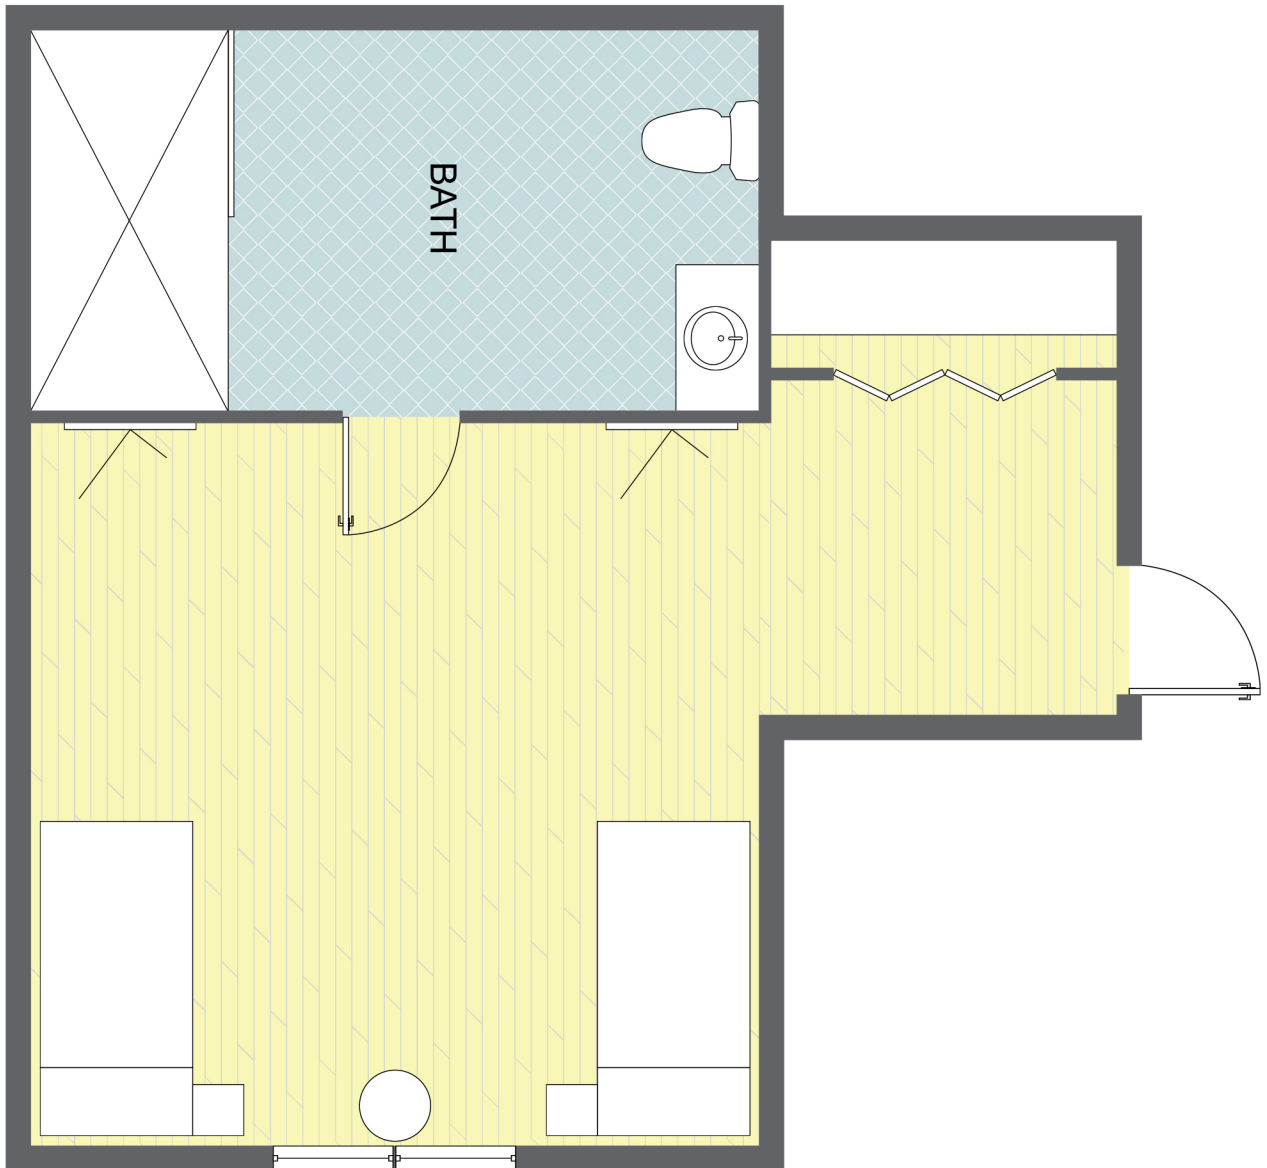

Palazzo Friendship Suite

Two Beds, 1 Bathroom

100 Base Avenue East
Venice, Florida 34285
941.412.4748
www.abanyanresidence.com

**ISLAND
RESORT
LIVING**

Palazzo Friendship Suite

Two Beds, 1 Bathroom

100 Base Avenue East
Venice, Florida 34285
941.412.4748
www.abanyanresidence.com

ISLAND
RESORT
LIVING