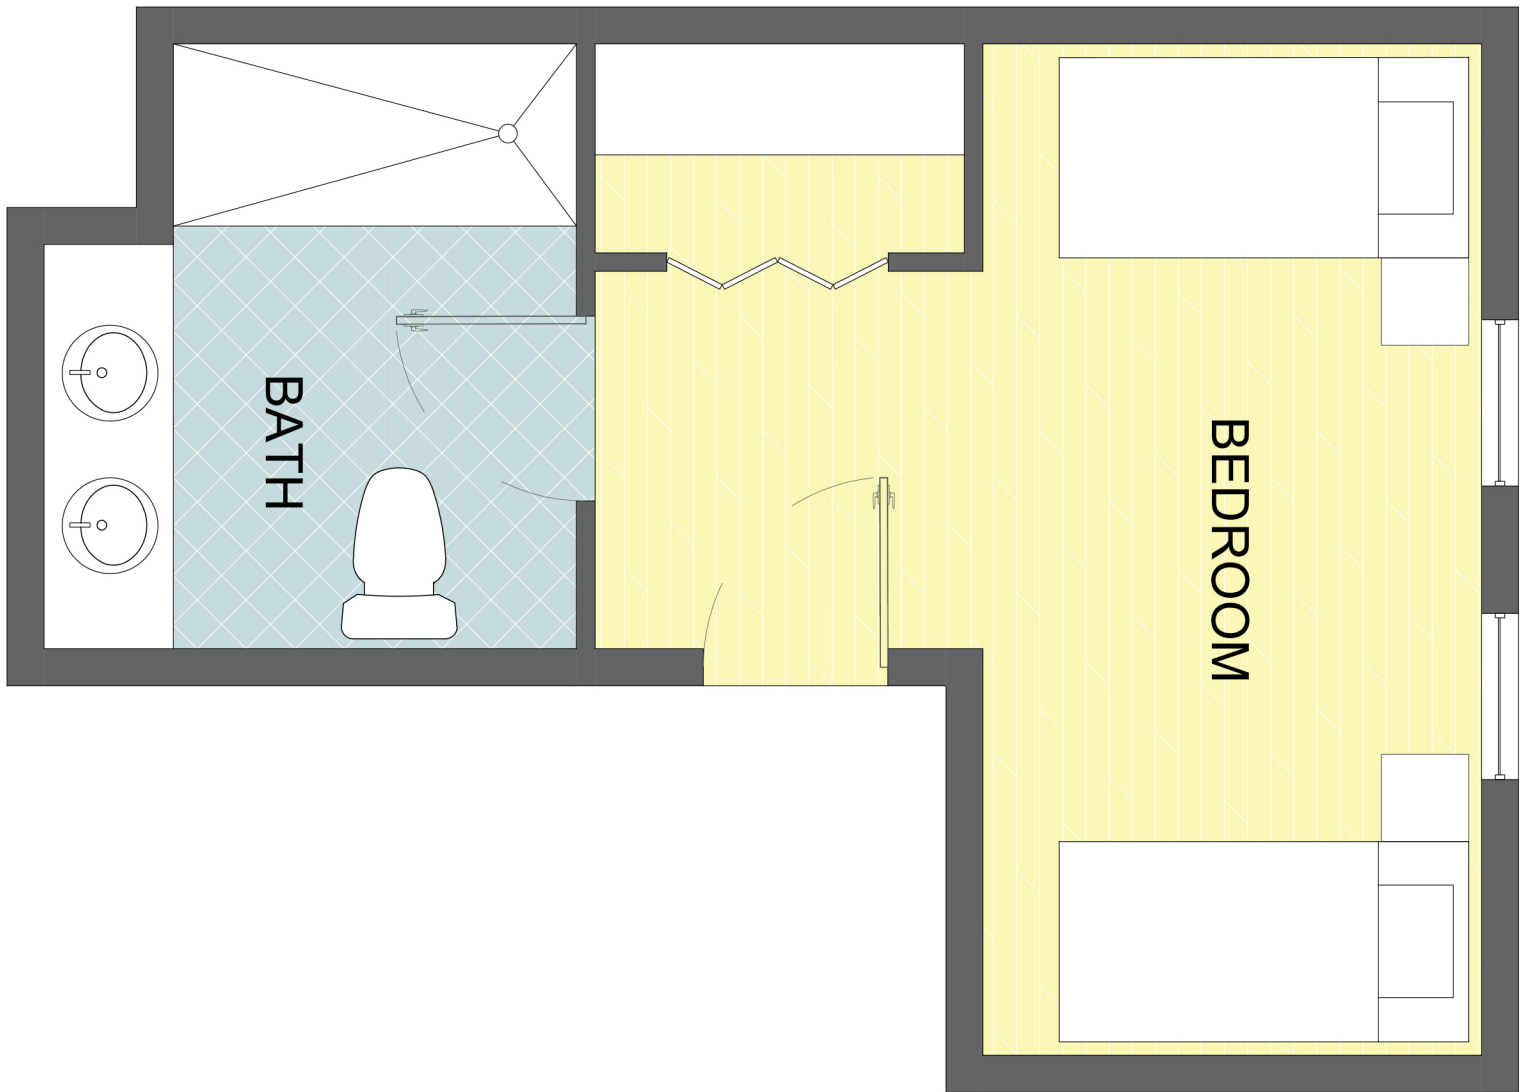

Cipriani Friendship Suite

Two Beds, 1 Bathroom

100 Base Avenue East
Venice, Florida 34285
941.412.4748
www.abanyanresidence.com

ISLAND
RESORT
LIVING

Cipriani Friendship Suite

Two Beds, 1 Bathroom

100 Base Avenue East
Venice, Florida 34285
941.412.4748
www.abanyanresidence.com

**ISLAND
RESORT
LIVING**